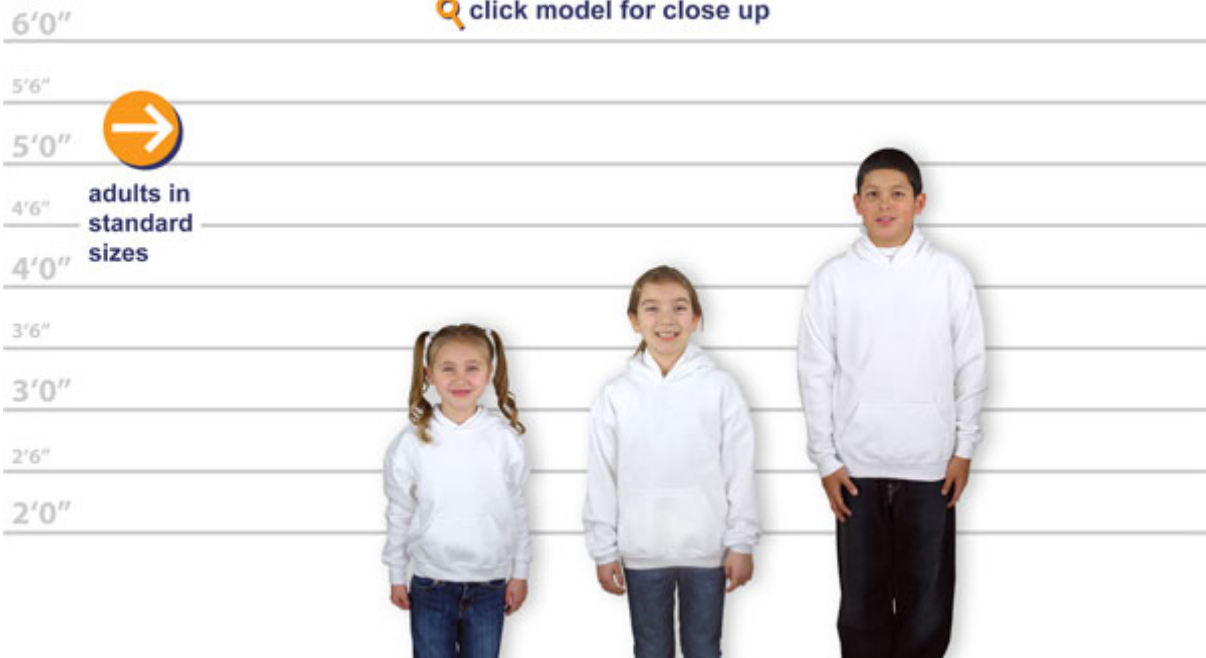

Gildan Midweight 50/50 Pullover Hoodie - Sizing Line-UpSM - Youth Sizes

garment fit

click model for close up

adults in standard sizes

YS

YM

YL

name:	Sophie	Maya	Marquez
height:	3'7"	4'2.5"	5'3"
weight:	43 lbs	60 lbs	102 lbs
chest:	22"	25"	31 "
waist:	21"	24.5"	30 "

garment measurements (inches)

	YS (6-8)	YM (10-12)	YL (14-16)	S	M	L	XL	2XL	3XL	4XL	5XL
length	18	21	24	26	27	28	29	30	31	32	33
width	15	17	19	20	22	24	26	28	30	32	34
length (shoulder seam at collar to bottom hem)											
width (side to side at 1" below the sleeves)											